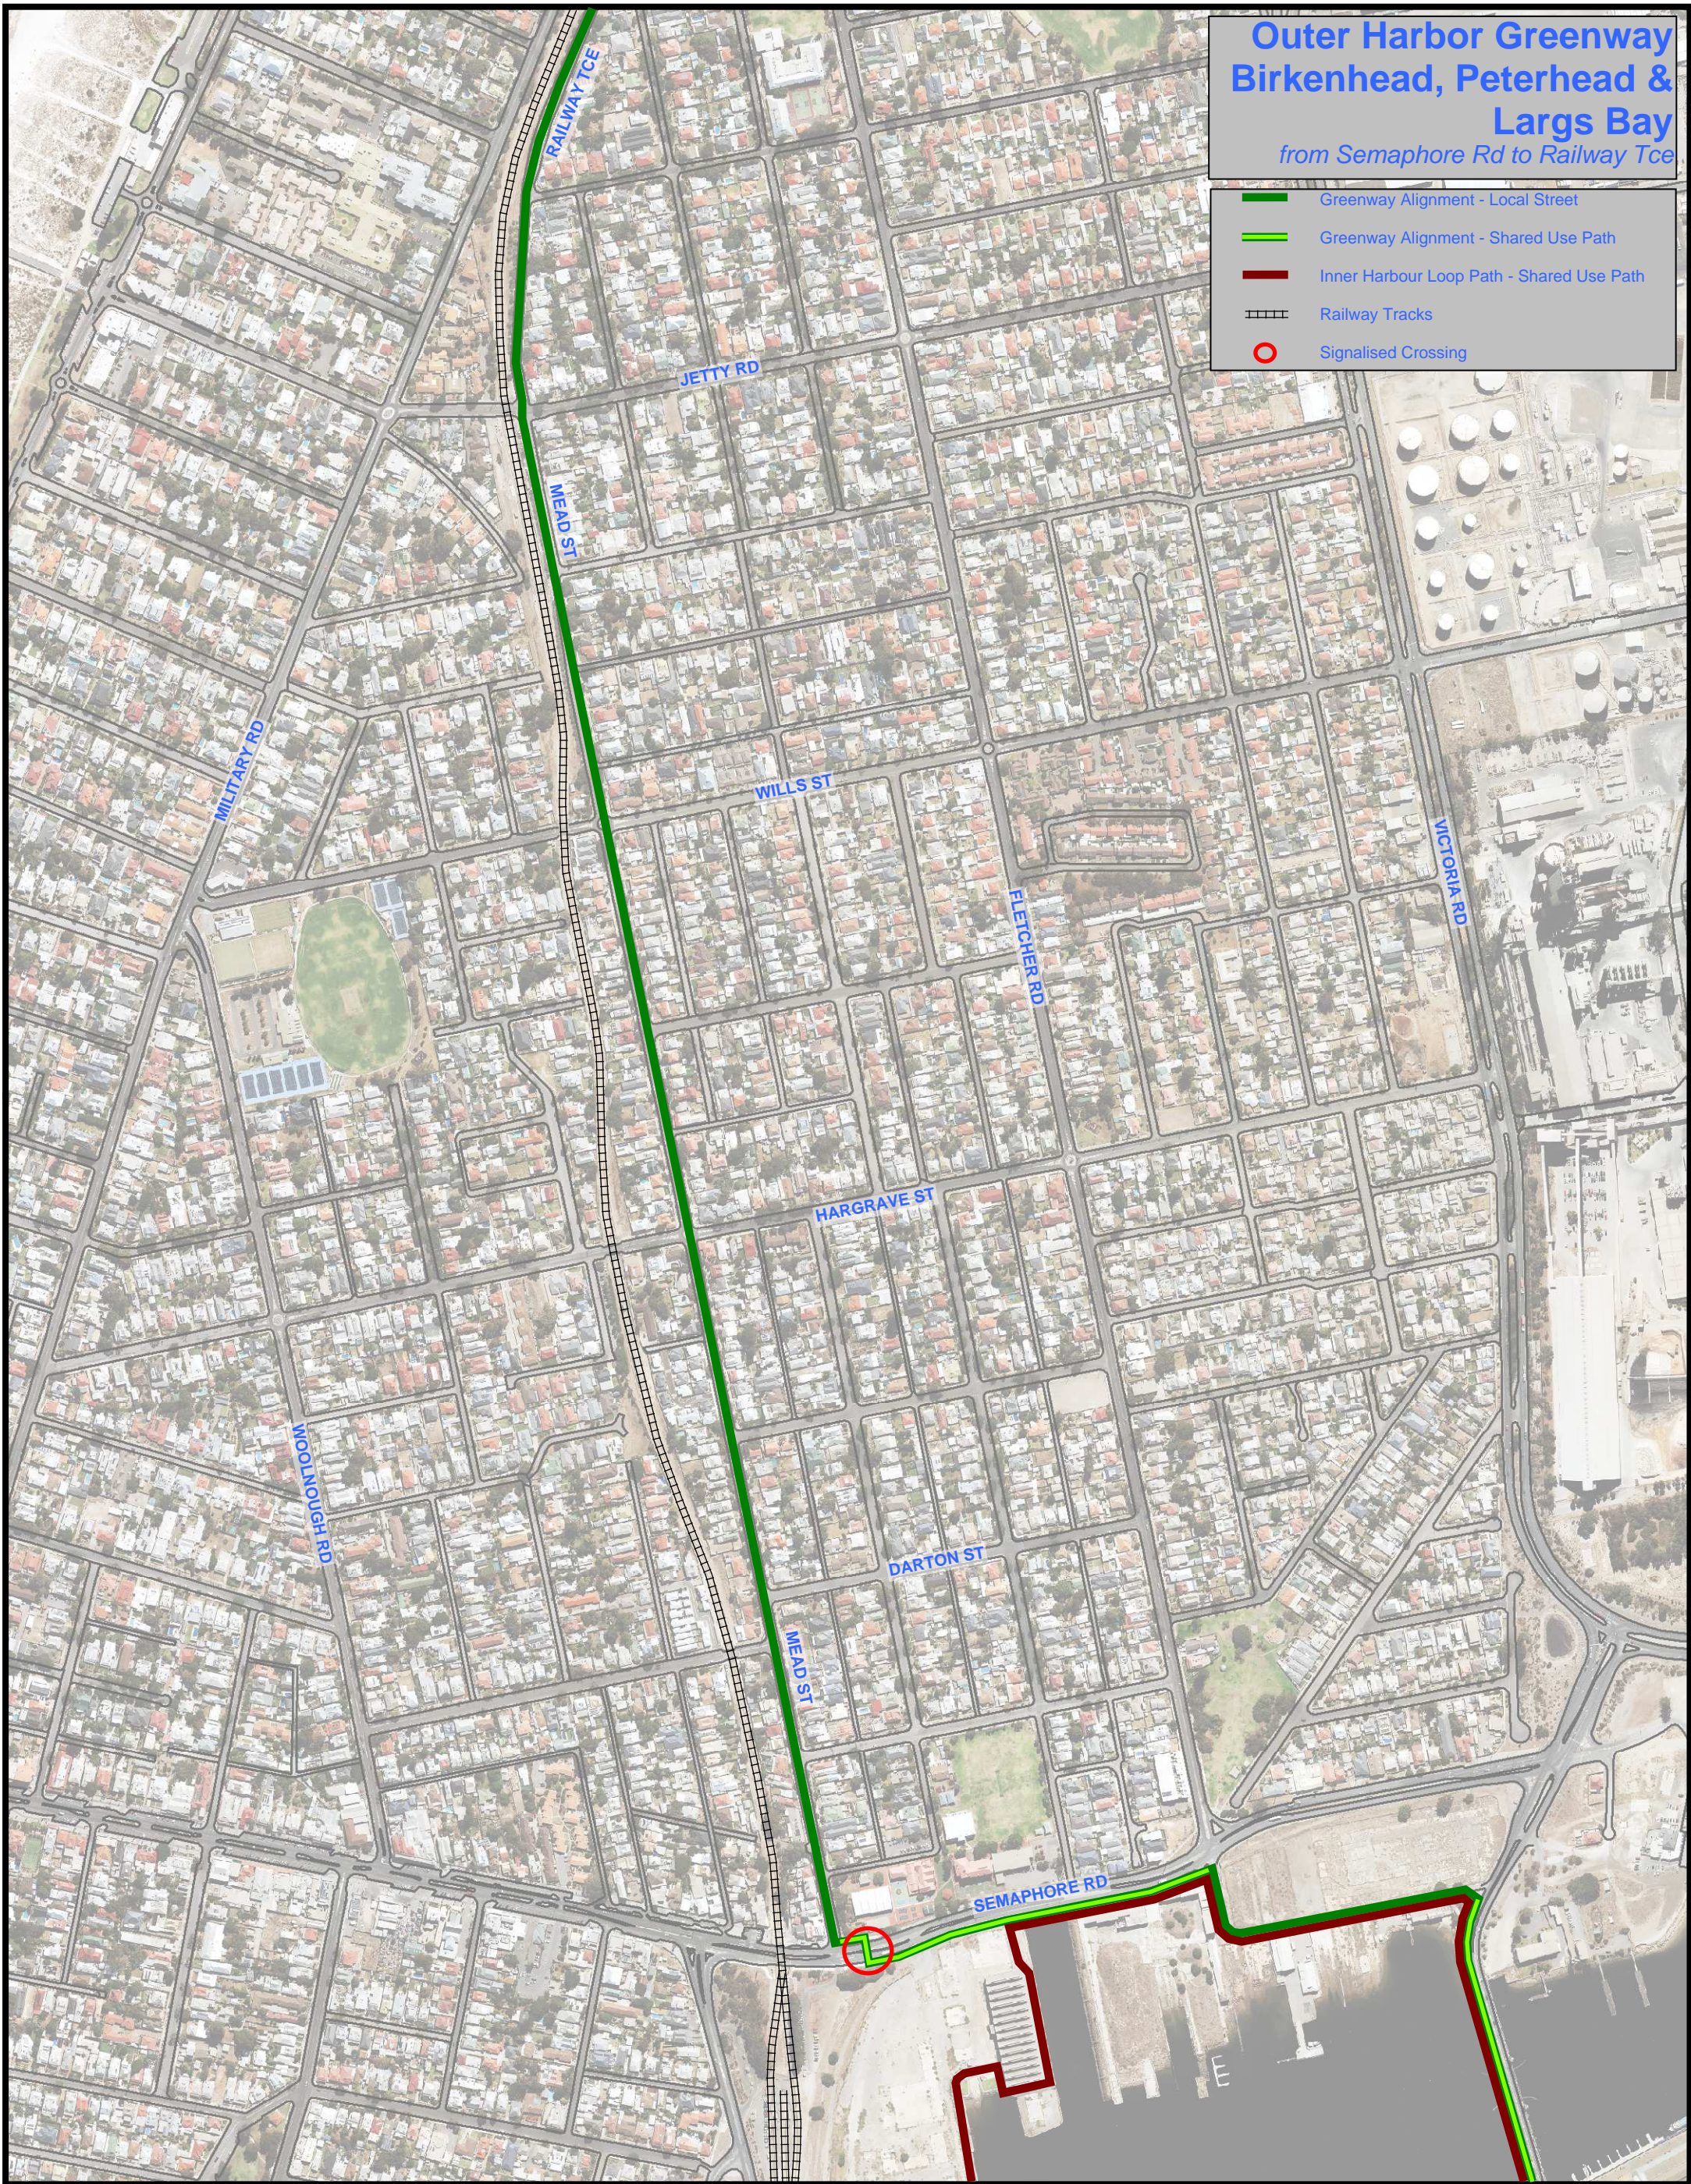

# Outer Harbor Greenway Birkenhead, Peterhead & Largs Bay from Semaphore Rd to Railway Tce

- Greenway Alignment - Local Street
- Greenway Alignment - Shared Use Path
- Inner Harbour Loop Path - Shared Use Path
- Railway Tracks
- Signalised Crossing

## OUTER HARBOR GREENWAY (A3)

**Notes:**

1. The advice and/or information given is for private use only. The accuracy of the advice and/or information is not guaranteed and no responsibility is accepted by the City of Port Adelaide Enfield or their officers, agents or servants for any loss or damage caused by reliance upon this advice and/or information as a result of any error, omission, misdescription or misstatement therein whether caused by negligence or otherwise.