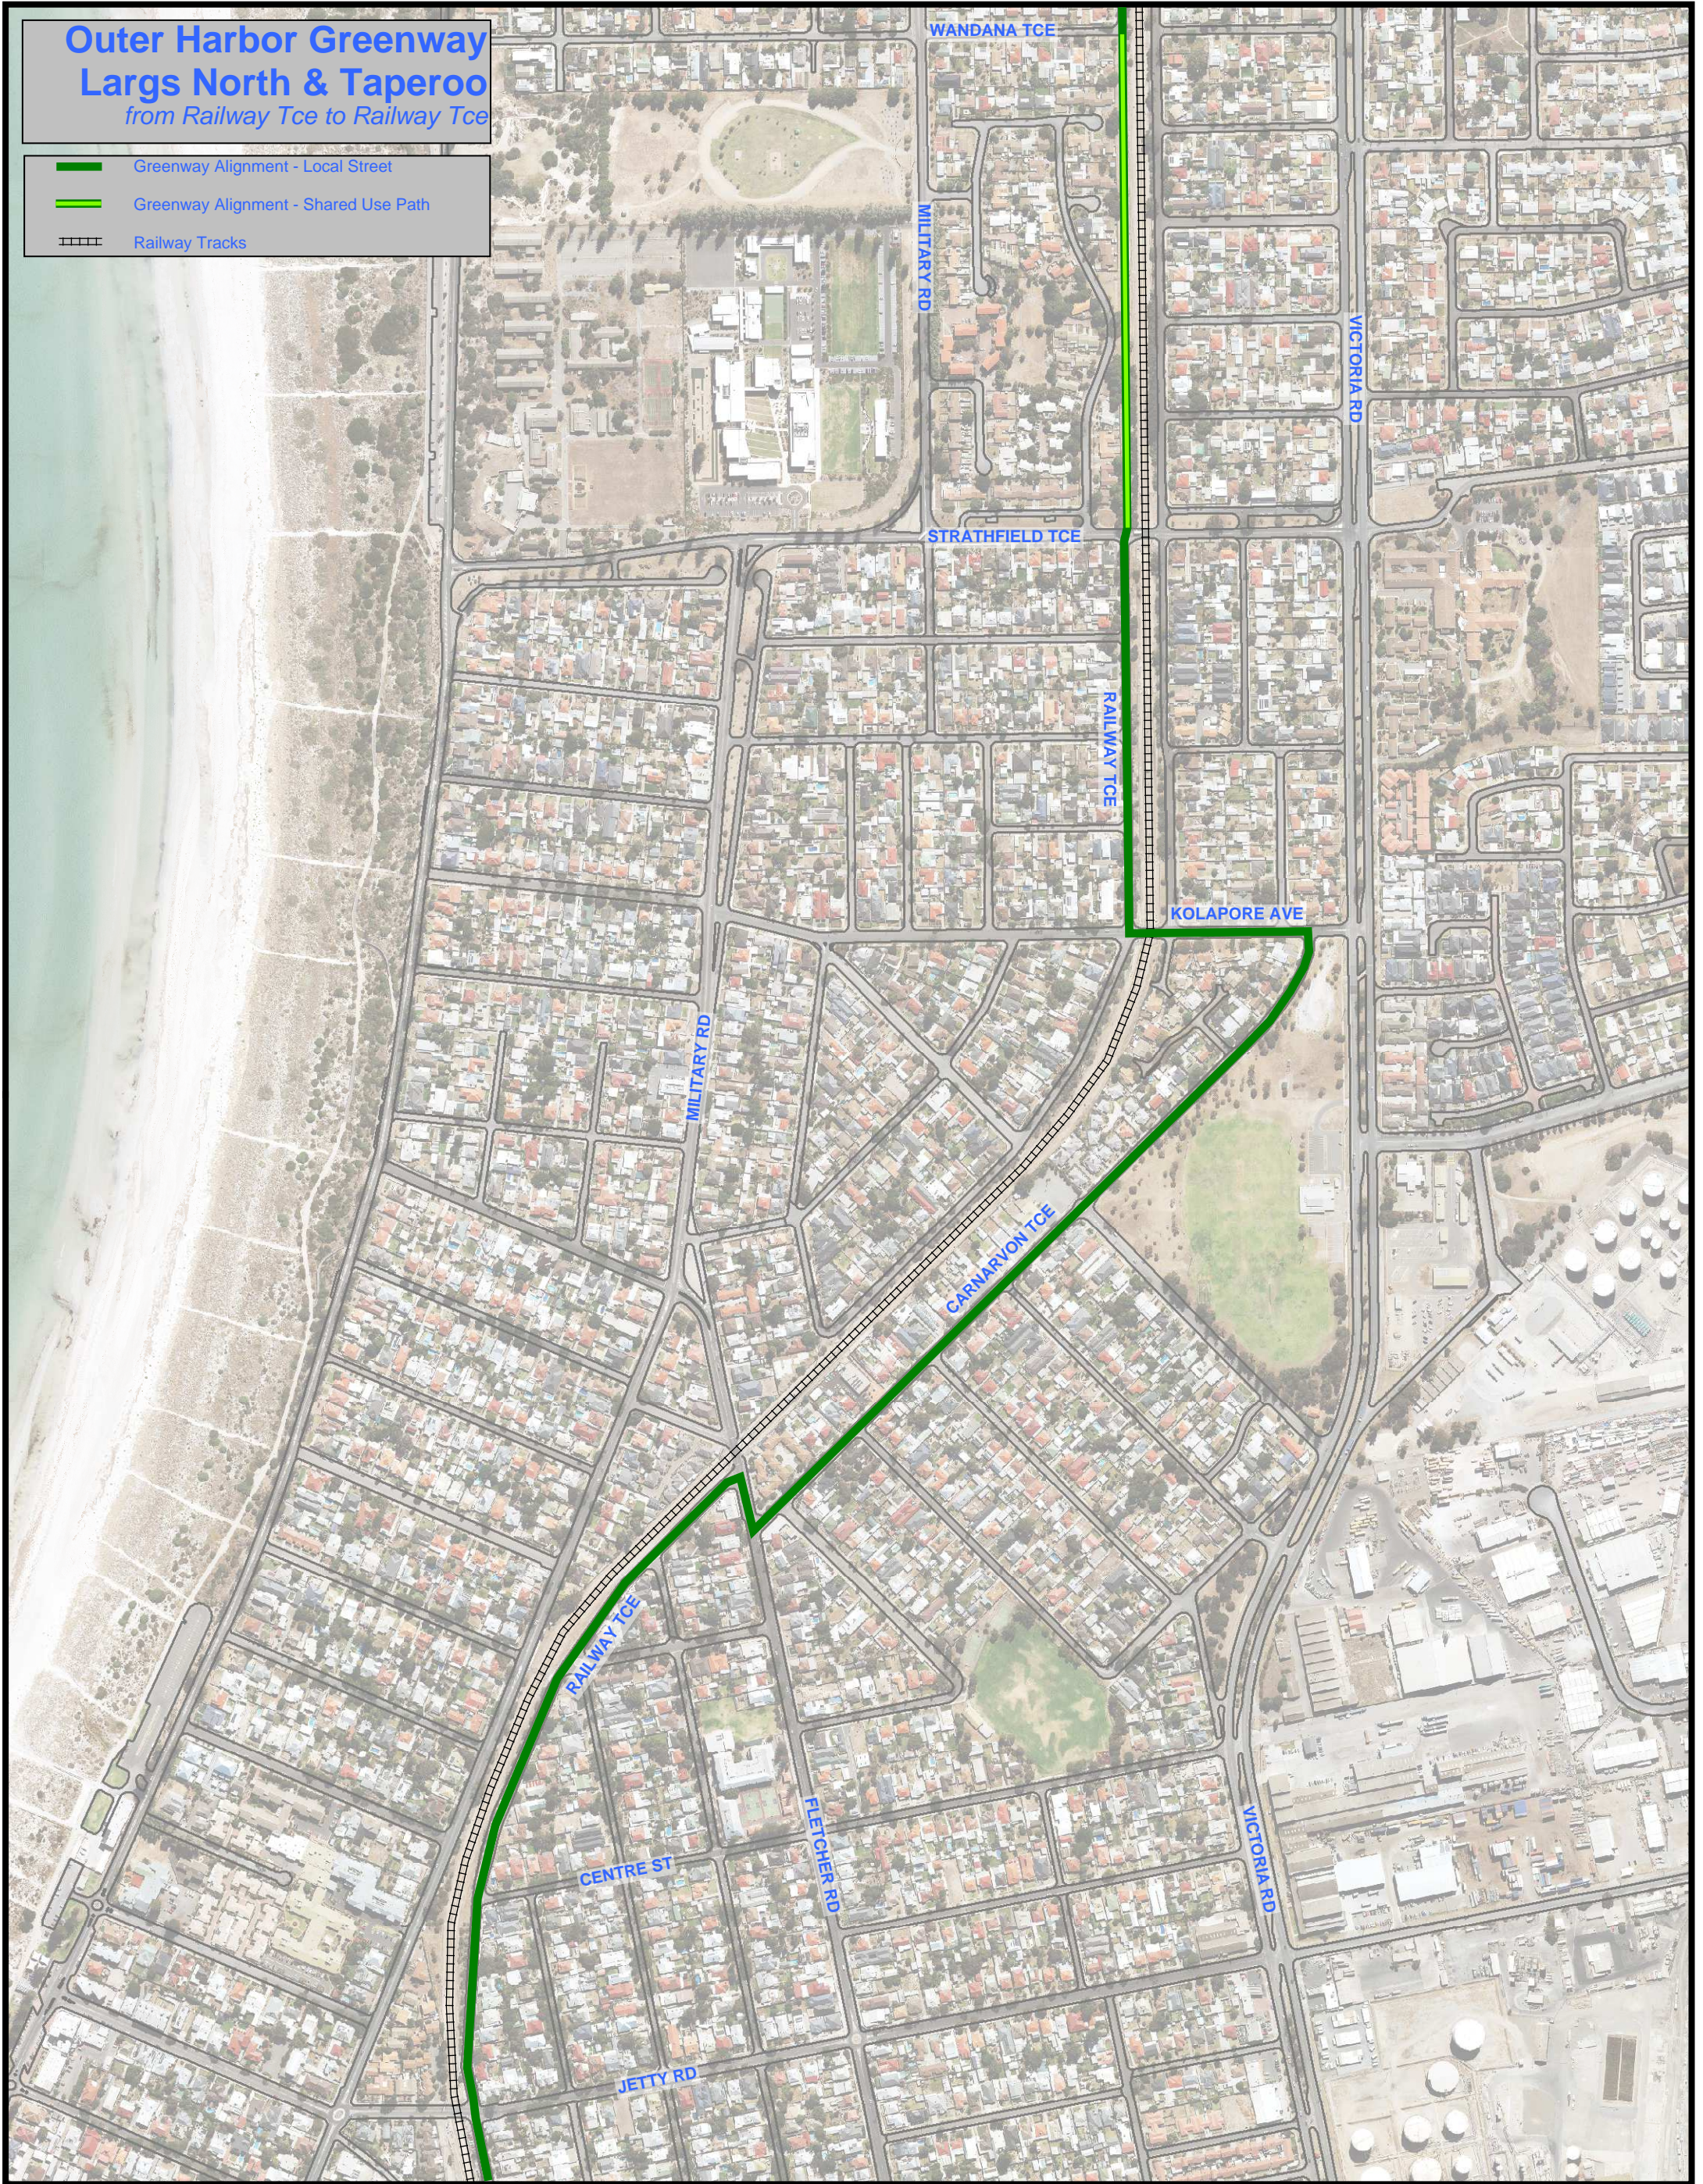

# Outer Harbor Greenway Largs North & Taperoo from Railway Tce to Railway Tce

-  Greenway Alignment - Local Street
-  Greenway Alignment - Shared Use Path
-  Railway Tracks

## OUTER HARBOR GREENWAY (A3)

**Notes:**

1. The advice and/or information given is for private use only. The accuracy of the advice and/or information is not guaranteed and no responsibility is accepted by the City of Port Adelaide Enfield or their officers, agents or servants for any loss or damage caused by reliance upon this advice and/or information as a result of any error, omission, misdescription or misstatement therein whether caused by negligence or otherwise.