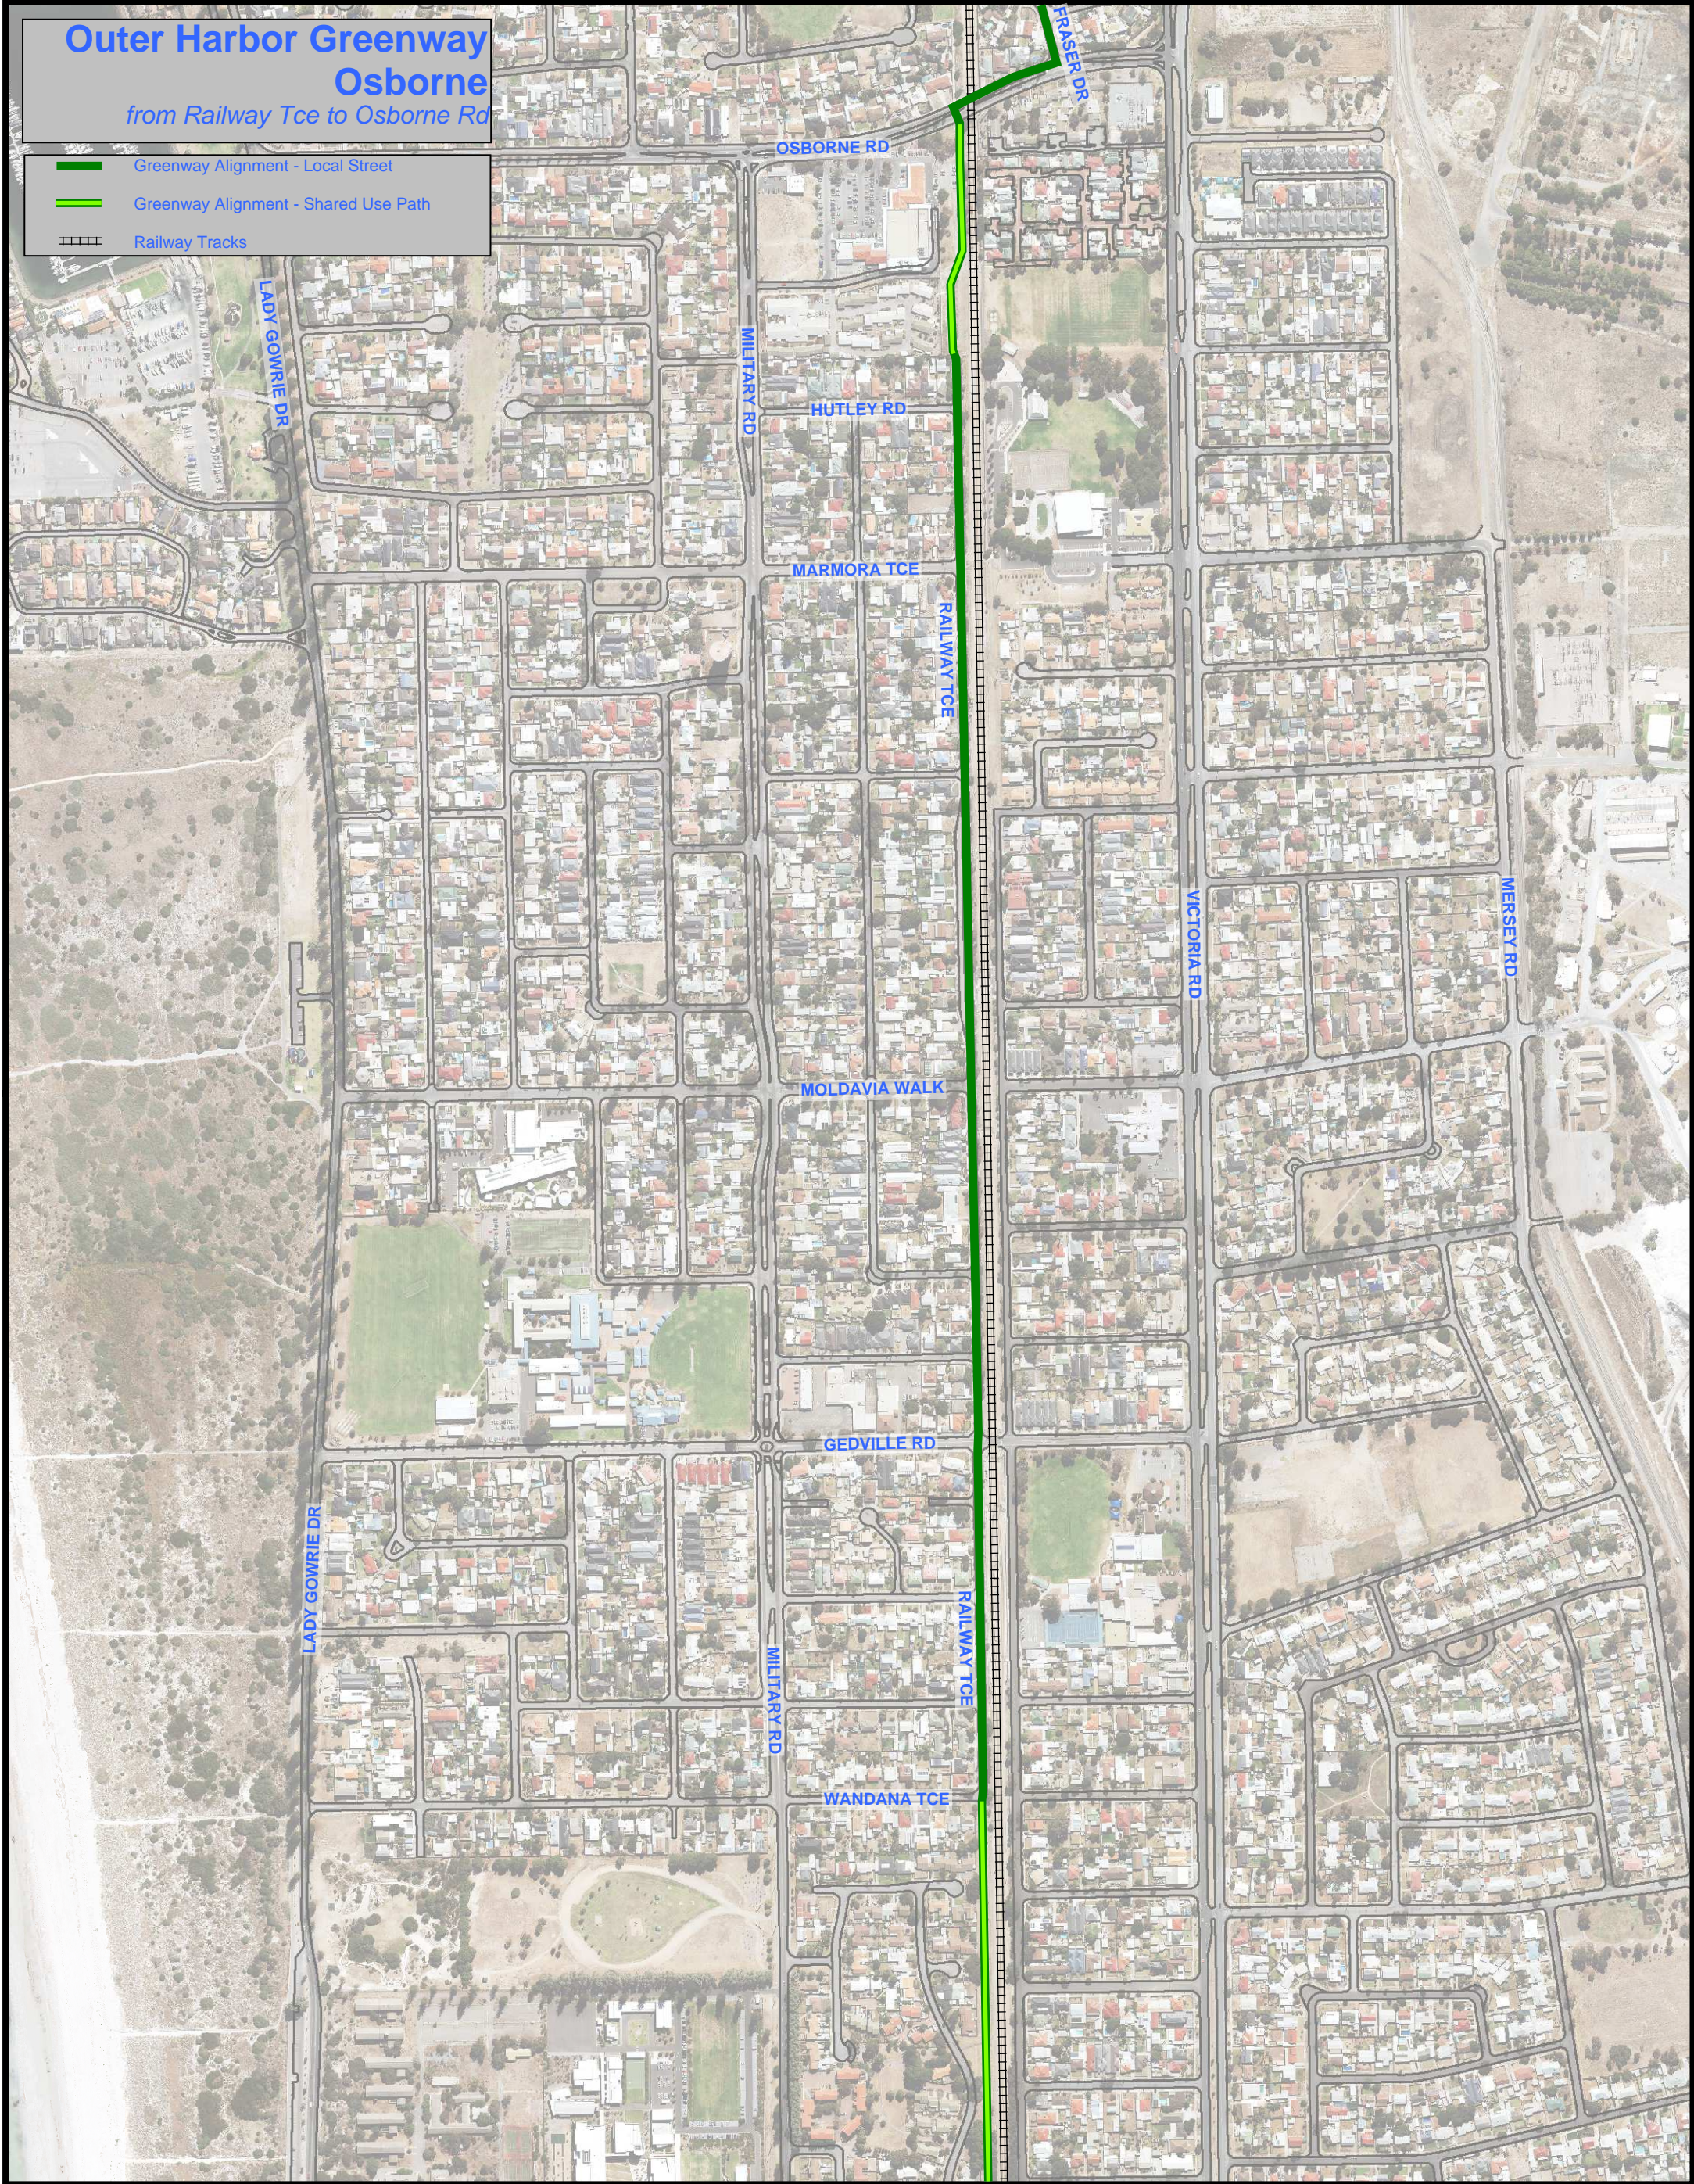

Outer Harbor Greenway Osborne

from Railway Tce to Osborne Rd

-  Greenway Alignment - Local Street
-  Greenway Alignment - Shared Use Path
-  Railway Tracks

OUTER HARBOR GREENWAY (A3)

Notes:
 1. The advice and/or information given is for private use only. The accuracy of the advice and/or information is not guaranteed and no responsibility is accepted by the City of Port Adelaide Enfield or their officers, agents or servants for any loss or damage caused by reliance upon this advice and/or information as a result of any error, omission, misdescription or misstatement therein whether caused by negligence or otherwise.