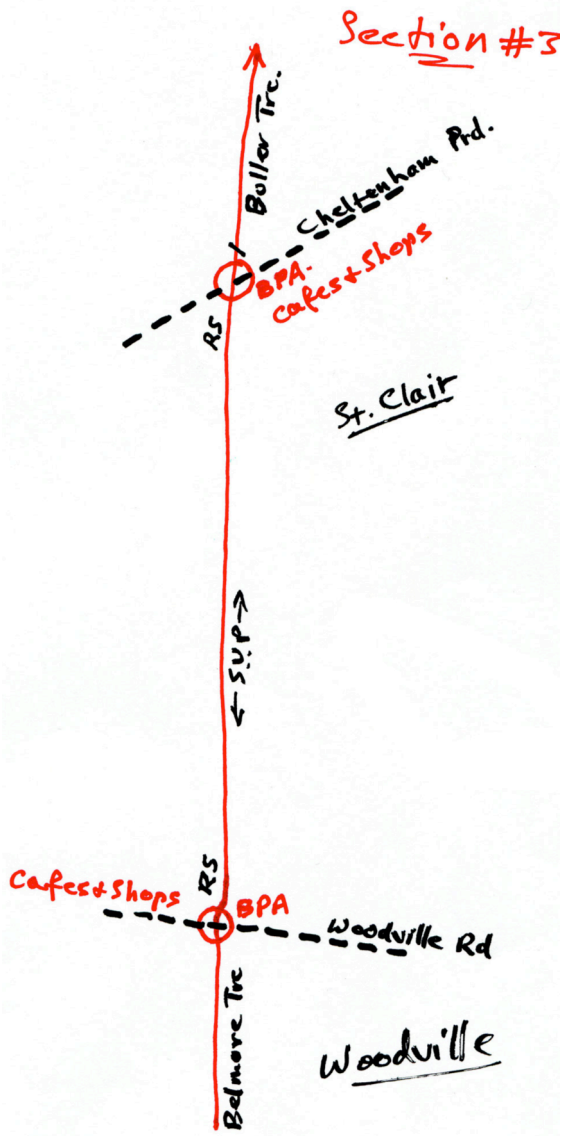

# Outer Harbor Greenway – South: Wayfinding Guide

## Adelaide Parklands to Port Adelaide

14kms

Port Adelaide  
Bicycle User Group

<https://portadbug.org>

January 2018

- ### Key:
- : Greenway
  - : Roads
  - ++++: Rail line
  - R.S. : Rail Station
  - SUP : Shared Use Path
  - Xing : passive crossing
  - ⊕ : Bicycle & Pedestrian
  - BPA : Activated Crossing.
  - ⊥ : Ramp
  - : Park