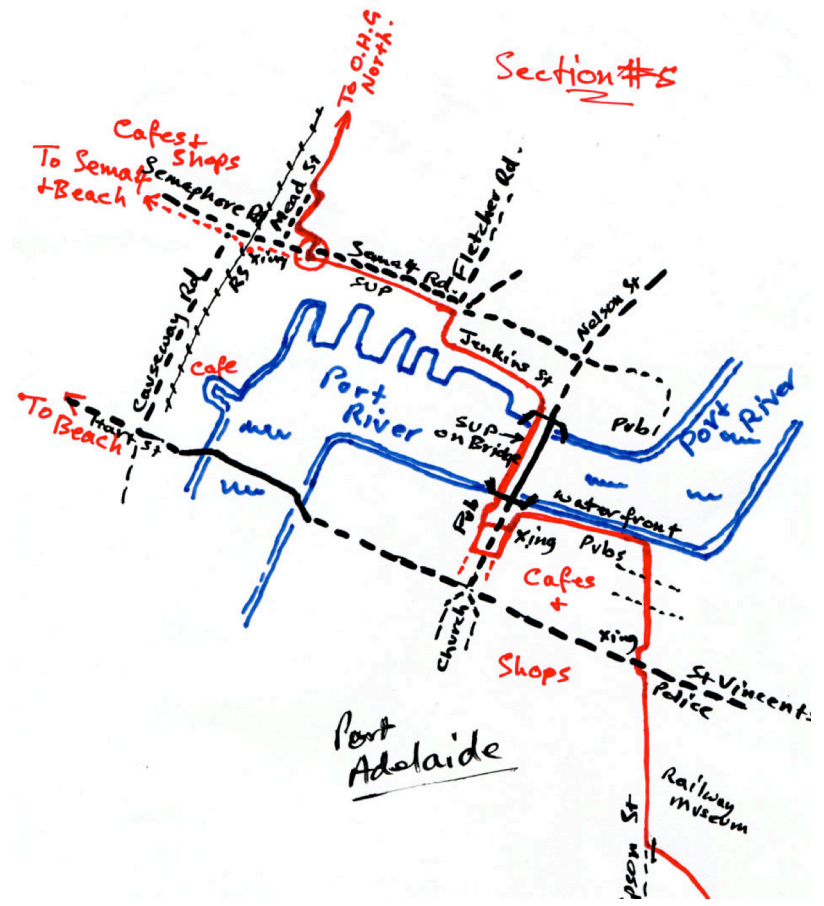

# Outer Harbor Greenway – South: Wayfinding Guide

## Adelaide Parklands to Port Adelaide

14kms

Port Adelaide  
Bicycle User Group

<https://portadbug.org>

January 2018

- ### Key:
- : Greenway
  - : Roads
  - ++++: Rail line
  - R.S. : Rail Station
  - SUP : Shared Use Path
  - Xing : passive crossing
  - ⊕ : Bicycle & Pedestrian
  - BPA : Activated Crossing.
  - ⊥ : Ramp
  - : Park