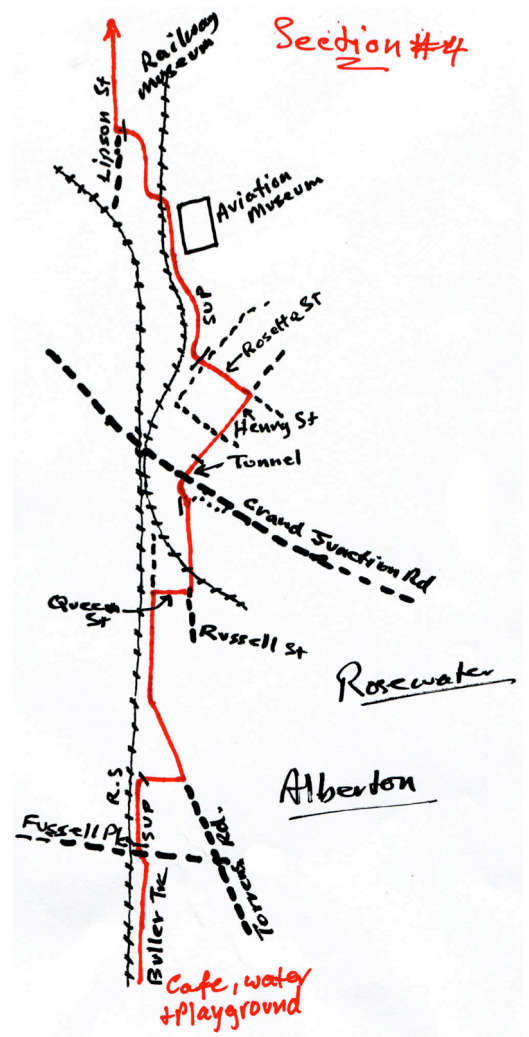

# Outer Harbor Greenway – South: Wayfinding Guide

## Adelaide Parklands to Port Adelaide

14kms

Port Adelaide  
Bicycle User Group

<https://portadbug.org>

January 2018

- ### Key:
- : Greenway
  - : Roads
  - ++++: Rail line
  - R.S. : Rail Station
  - SUP : Shared Use Path
  - Xing : passive crossing
  - ⊕ : Bicycle & Pedestrian
  - BPA : Activated Crossing.
  - ⊥ : Ramp
  - : Park