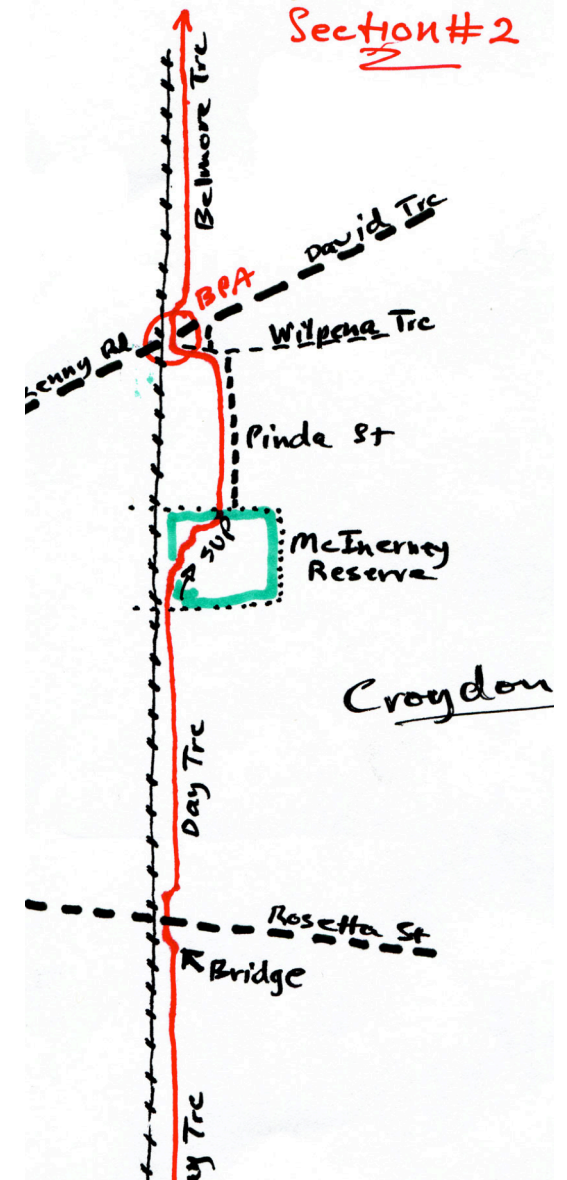

# Outer Harbor Greenway – South: Wayfinding Guide

## Adelaide Parklands to Port Adelaide

14kms

Port Adelaide  
Bicycle User Group

<https://portadbug.org>

January 2018

- ### Key:
- : Greenway
  - : Roads
  - ++++: Rail line
  - R.S. : Rail Station
  - SUP : Shared Use Path
  - Xing : passive crossing
  - ⊕ : Bicycle & Pedestrian
  - BPA : Activated Crossing.
  - ⊥ : Ramp
  - : Park