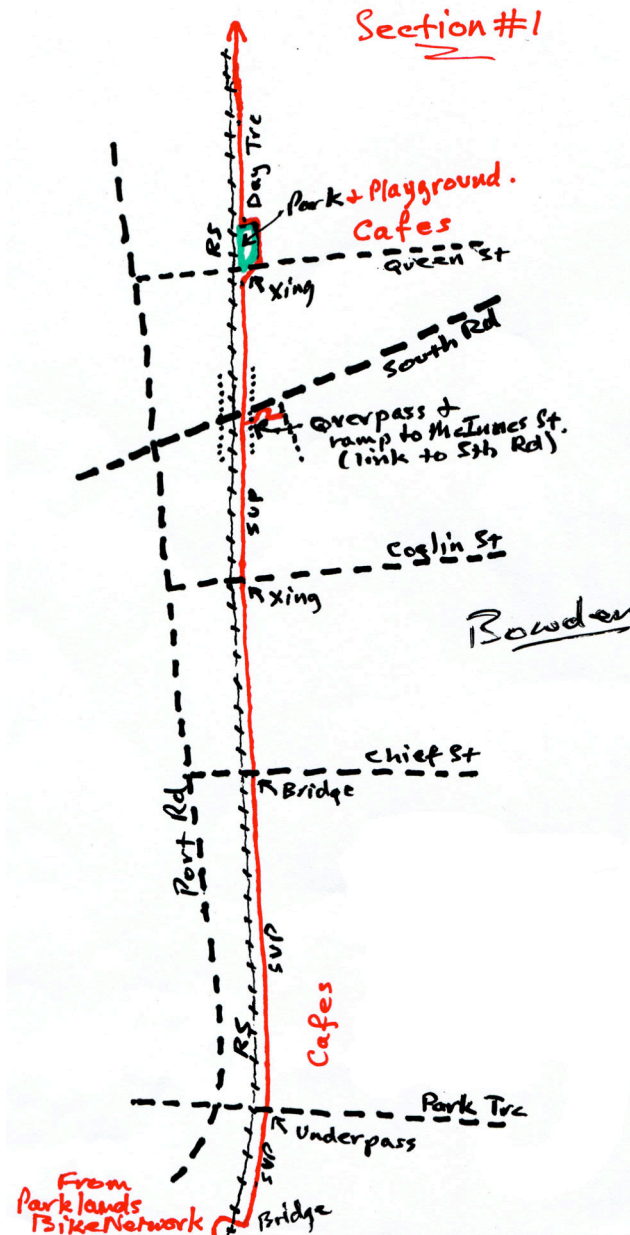

# Outer Harbor Greenway – South: Wayfinding Guide

## Adelaide Parklands to Port Adelaide

14kms

Port Adelaide  
Bicycle User Group

<https://portadbug.org>

January 2018

- ### Key:
- : Greenway
  - : Roads
  - ++++: Rail line
  - R.S. : Rail Station
  - SUP : Shared Use Path
  - Xing : passive crossing
  - ⊕ : Bicycle & Pedestrian
  - BPA : Activated Crossing.
  - ⊥ : Ramp
  - : Park